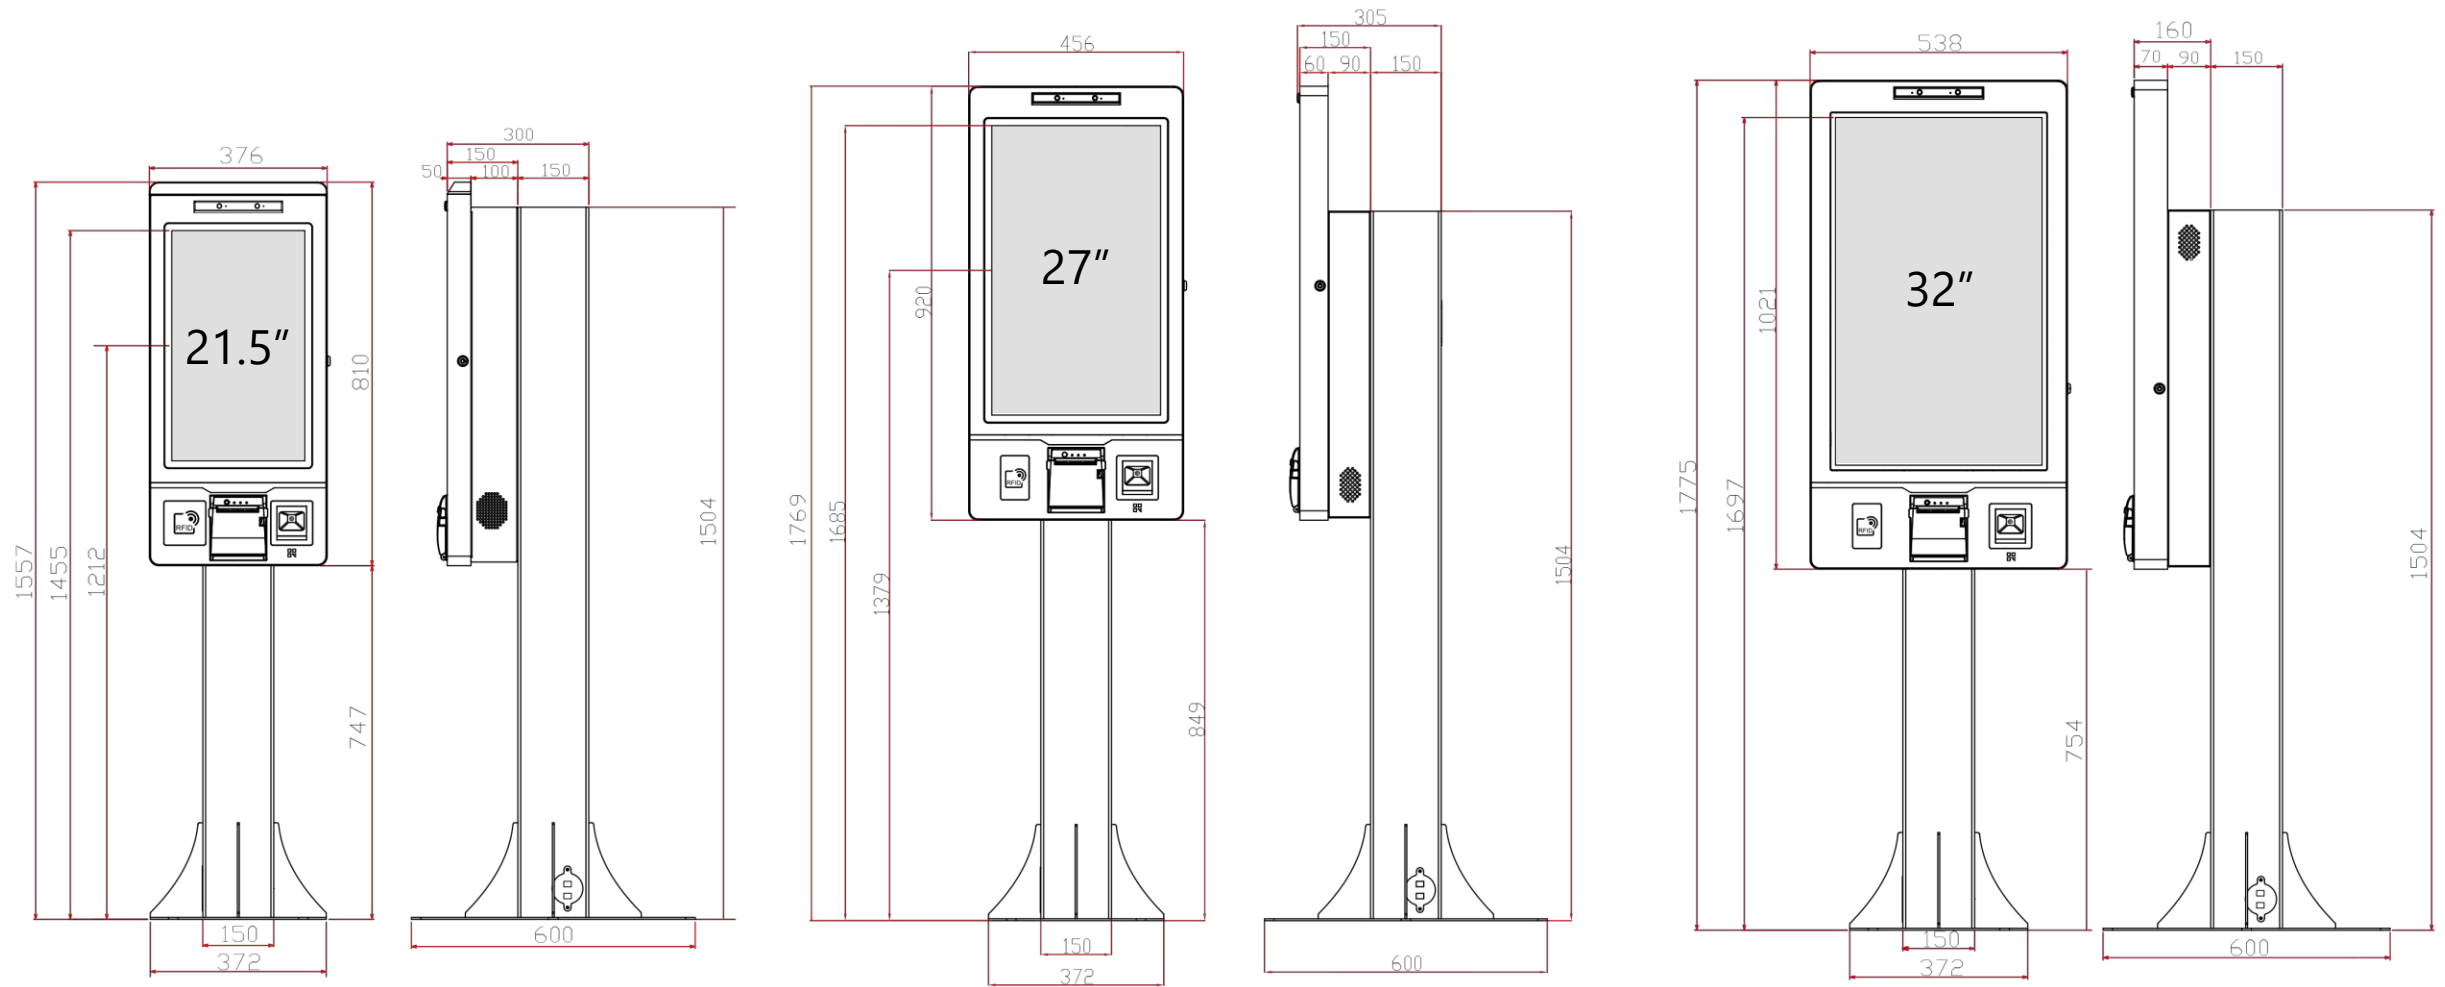

A 1080p FHD display comes in four different panel sizes that serve the digital content with optimal readability and viewing experience.

Fully Equipped

Camera

1/5" CMOS
2.0 Megapixel
1600*1200 resolution (max.)
60-300cm focus range
125° Field of view
f2.0mm Lens

Barcode Scanner

Read most 1D/2D barcodes
Scan Angle: Roll: 360°, Pitch: $\pm 40^\circ$,
Skew: $\pm 45^\circ$

Be Inspired

Your style, your way.

RESTAURANT

RETAIL

- ✓ Custom color options
- ✓ Silk screen options

Ergonomi

The dedicated stand helps users to fine-tune an optimal operating angle, bringing a user-friendly experience.

*for 21.5"/23.8" models only

AI

Intelligent

The smart interface helps you use AI for better self-service.

Dimensions Wall Mount

Dimensions Freestanding

Dimensions Desktop

WHY Mars?

1

Rugged and Robust

2

Low total cost of ownership