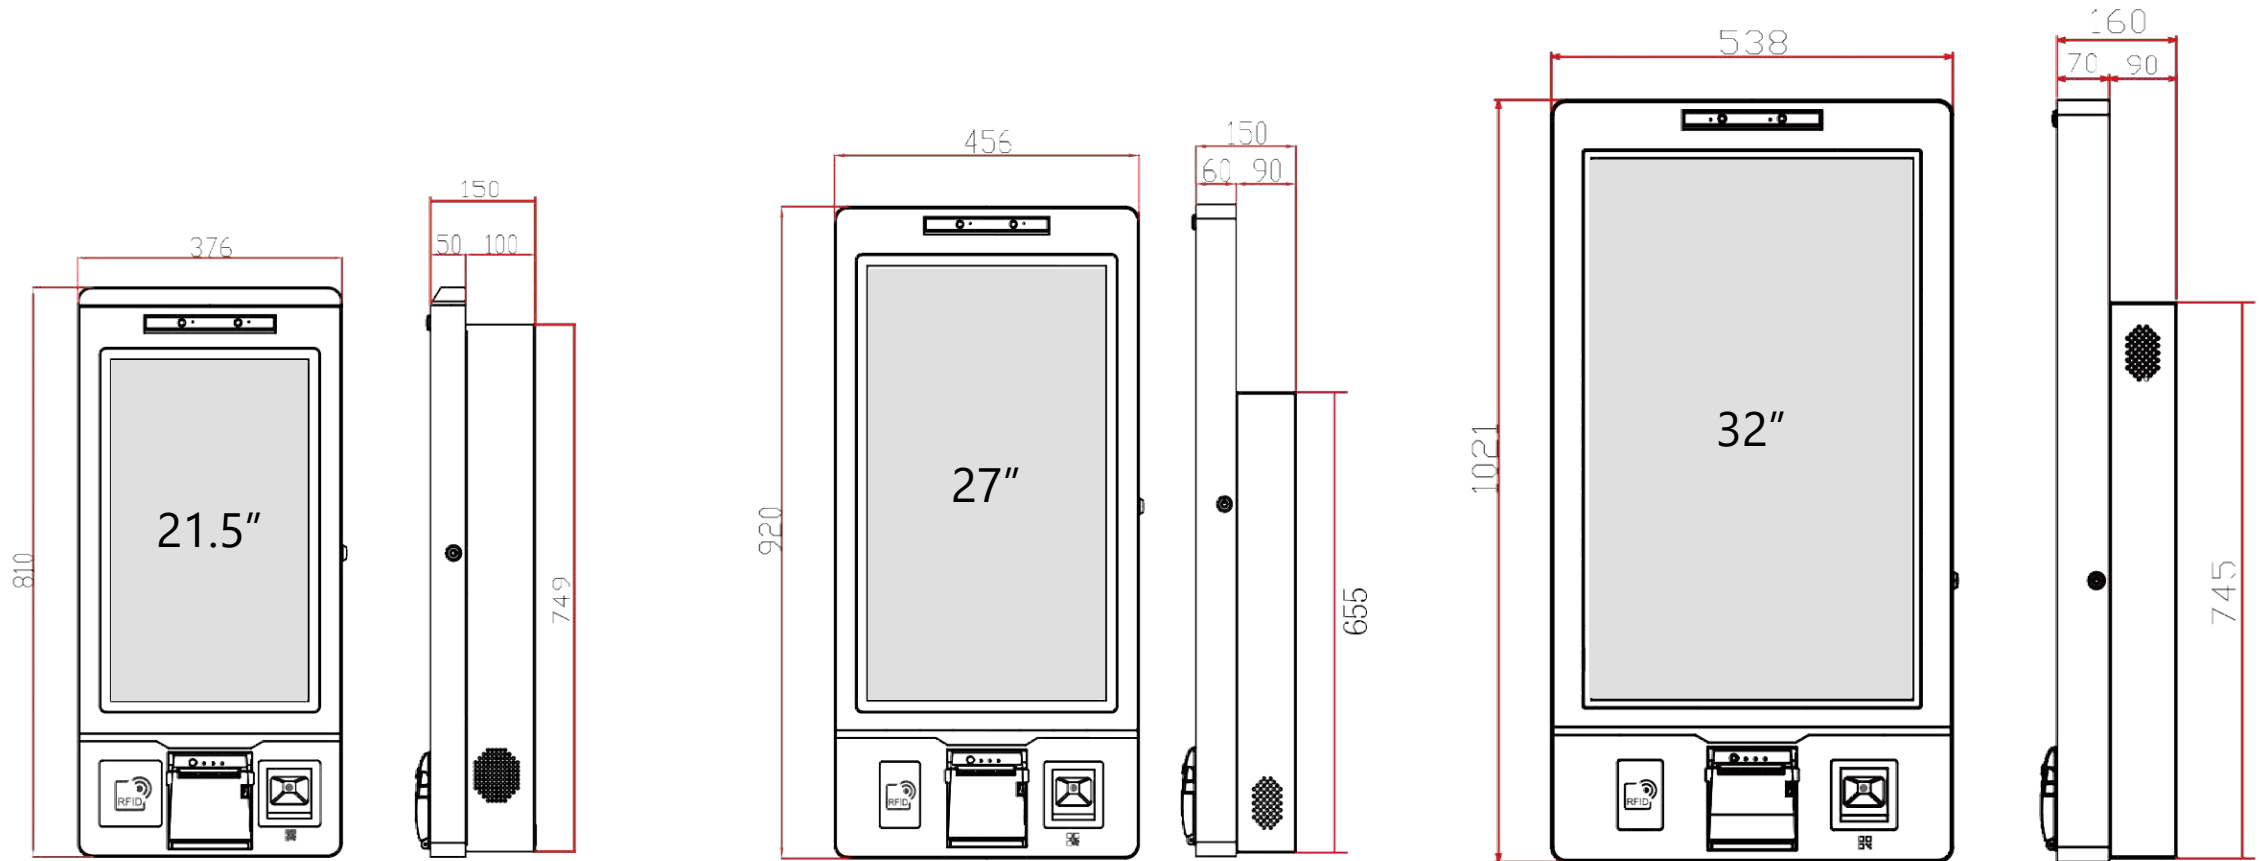

Ergonomi

The dedicated stand helps users to fine-tune an optimal operating angle, bringing a user-friendly experience.

*for 21.5"/23.8" models only

AI

Intelligent

The smart interface helps you use AI for better self-service.

Dimensions Wall Mount

Dimensions Freestanding

Dimensions Desktop

WHY Mars?

1

Rugged and Robust

2

Low total cost of ownership