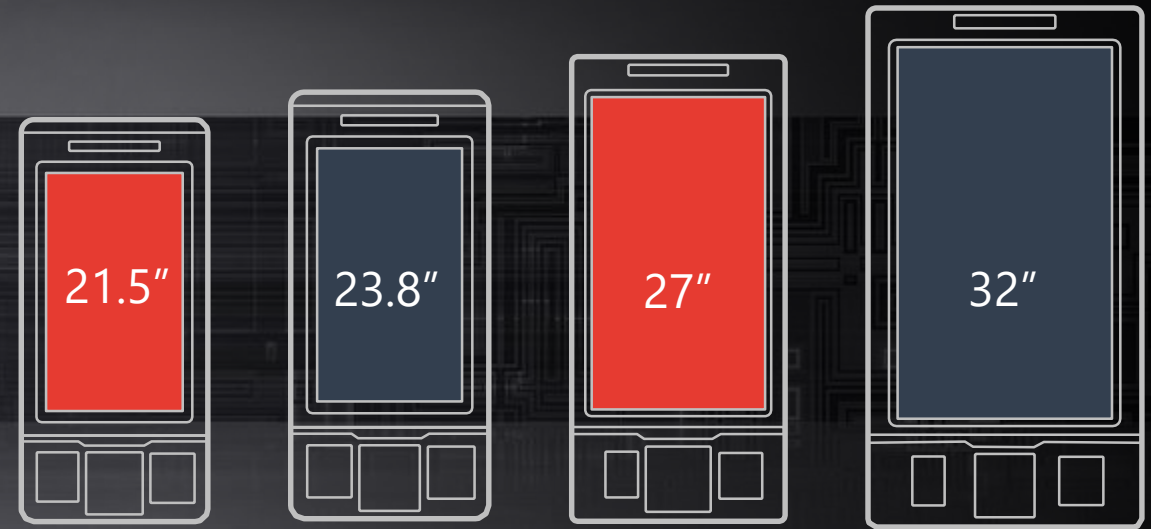

SERVICE

LOYALTY

MARKETING

Be Placed Anywhere

FREESTANDING

WALL MOUNT

DESKTOP

Content First

A 1080p FHD display comes in four different panel sizes that serve the digital content with optimal readability and viewing experience.

Fully Equipped

Camera

1/5" CMOS
2.0 Megapixel
1600*1200 resolution (max.)
60-300cm focus range
125° Field of view
f2.0mm Lens

Barcode Scanner

Read most 1D/2D barcodes
Scan Angle: Roll: 360°, Pitch: $\pm 40^\circ$,
Skew: $\pm 45^\circ$

Be Inspired

Your style, your way.

RESTAURANT

RETAIL

- ✓ Custom color options
- ✓ Silk screen options

Ergonomi

The dedicated stand helps users to fine-tune an optimal operating angle, bringing a user-friendly experience.

*for 21.5"/23.8" models only

AI

Intelligent

The smart interface helps you use AI for better self-service.