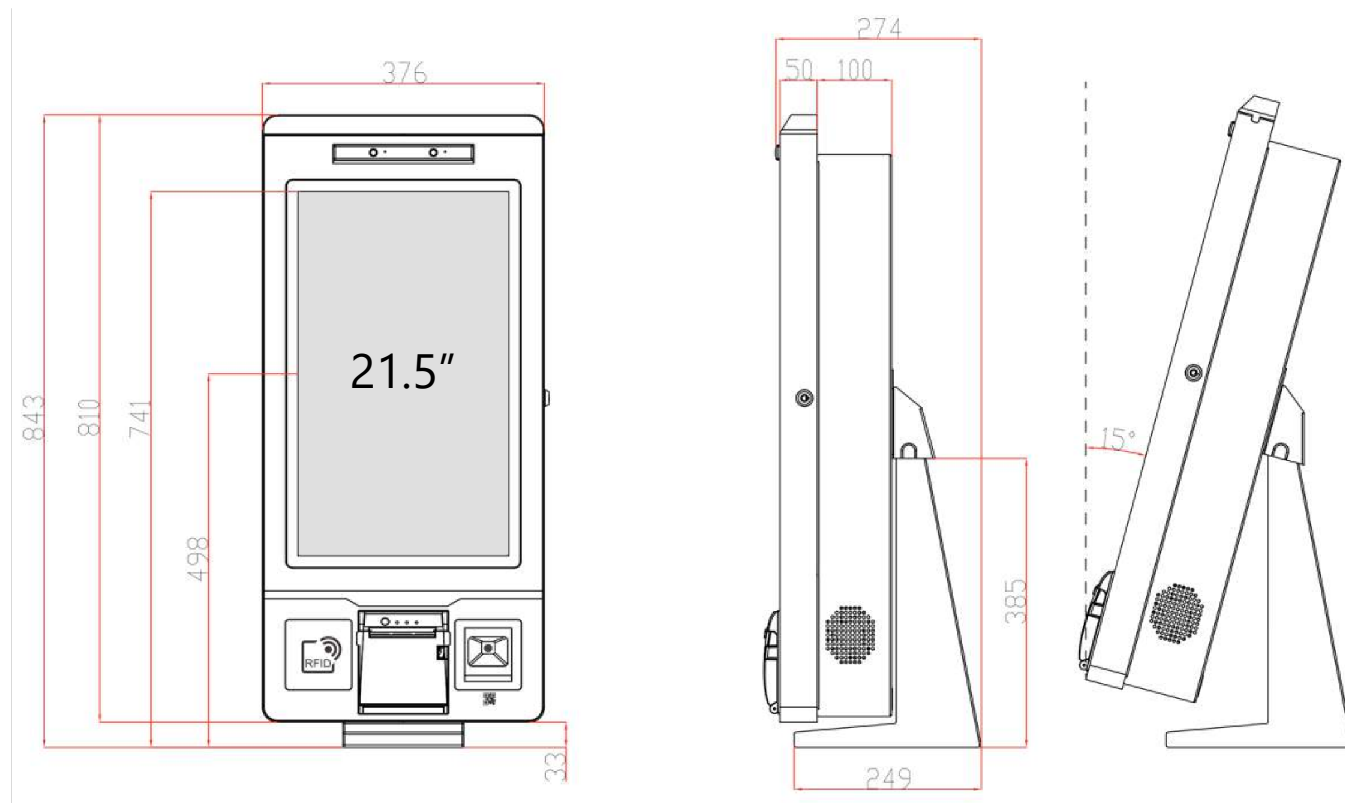

Barcode Scanner

Read most 1D/2D barcodes
Scan Angle: Roll: 360°, Pitch: $\pm 40^\circ$,
Skew: $\pm 45^\circ$

Be Inspired

Your style, your way.

RESTAURANT

RETAIL

- ✓ Custom color options
- ✓ Silk screen options

Ergonomi

The dedicated stand helps users to fine-tune an optimal operating angle, bringing a user-friendly experience.

*for 21.5"/23.8" models only

AI

Intelligent

The smart interface helps you use AI for better self-service.

Dimensions Wall Mount

Dimensions Freestanding

Dimensions Desktop

WHY Mars?

1

Rugged and Robust

2

Low total cost of ownership