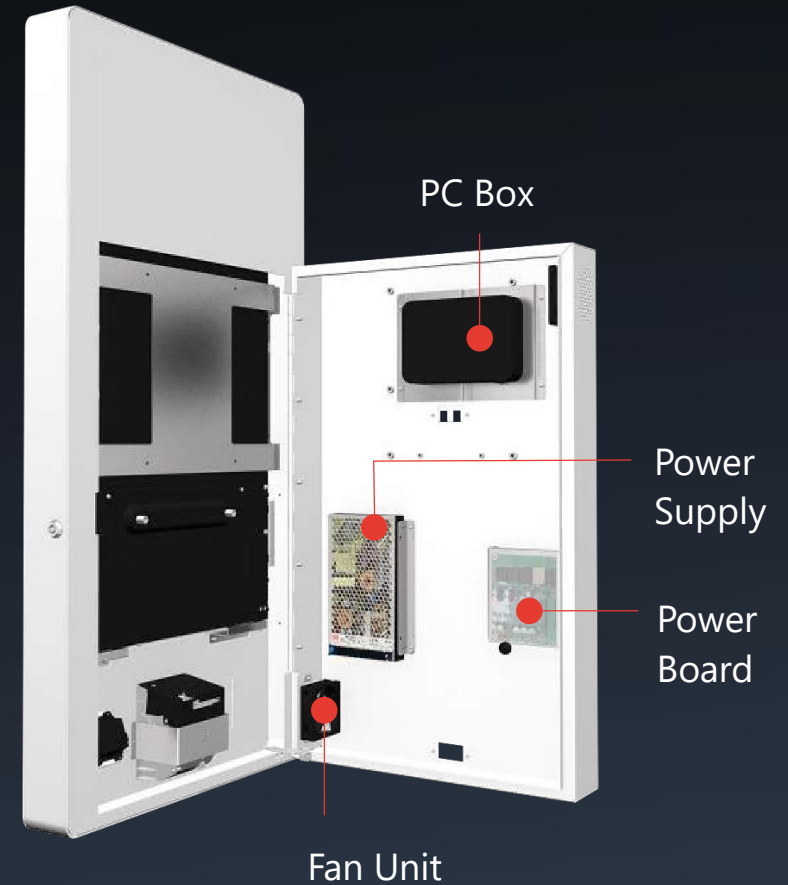

Ergonomi

The dedicated stand helps users to fine-tune an optimal operating angle, bringing a user-friendly experience.

*for 21.5"/23.8" models only

AI

Intelligent

The smart interface helps you use AI for better self-service.

Optional

WiFi Connected

The built-in WiFi module and antenna allows the seamless collaboration with SaaS-based application and real-time remote management.

Rapidly Build & Work

The modular design system gives us the ability to build up a bespoke hardware solution in an affordable and reasonable manner.